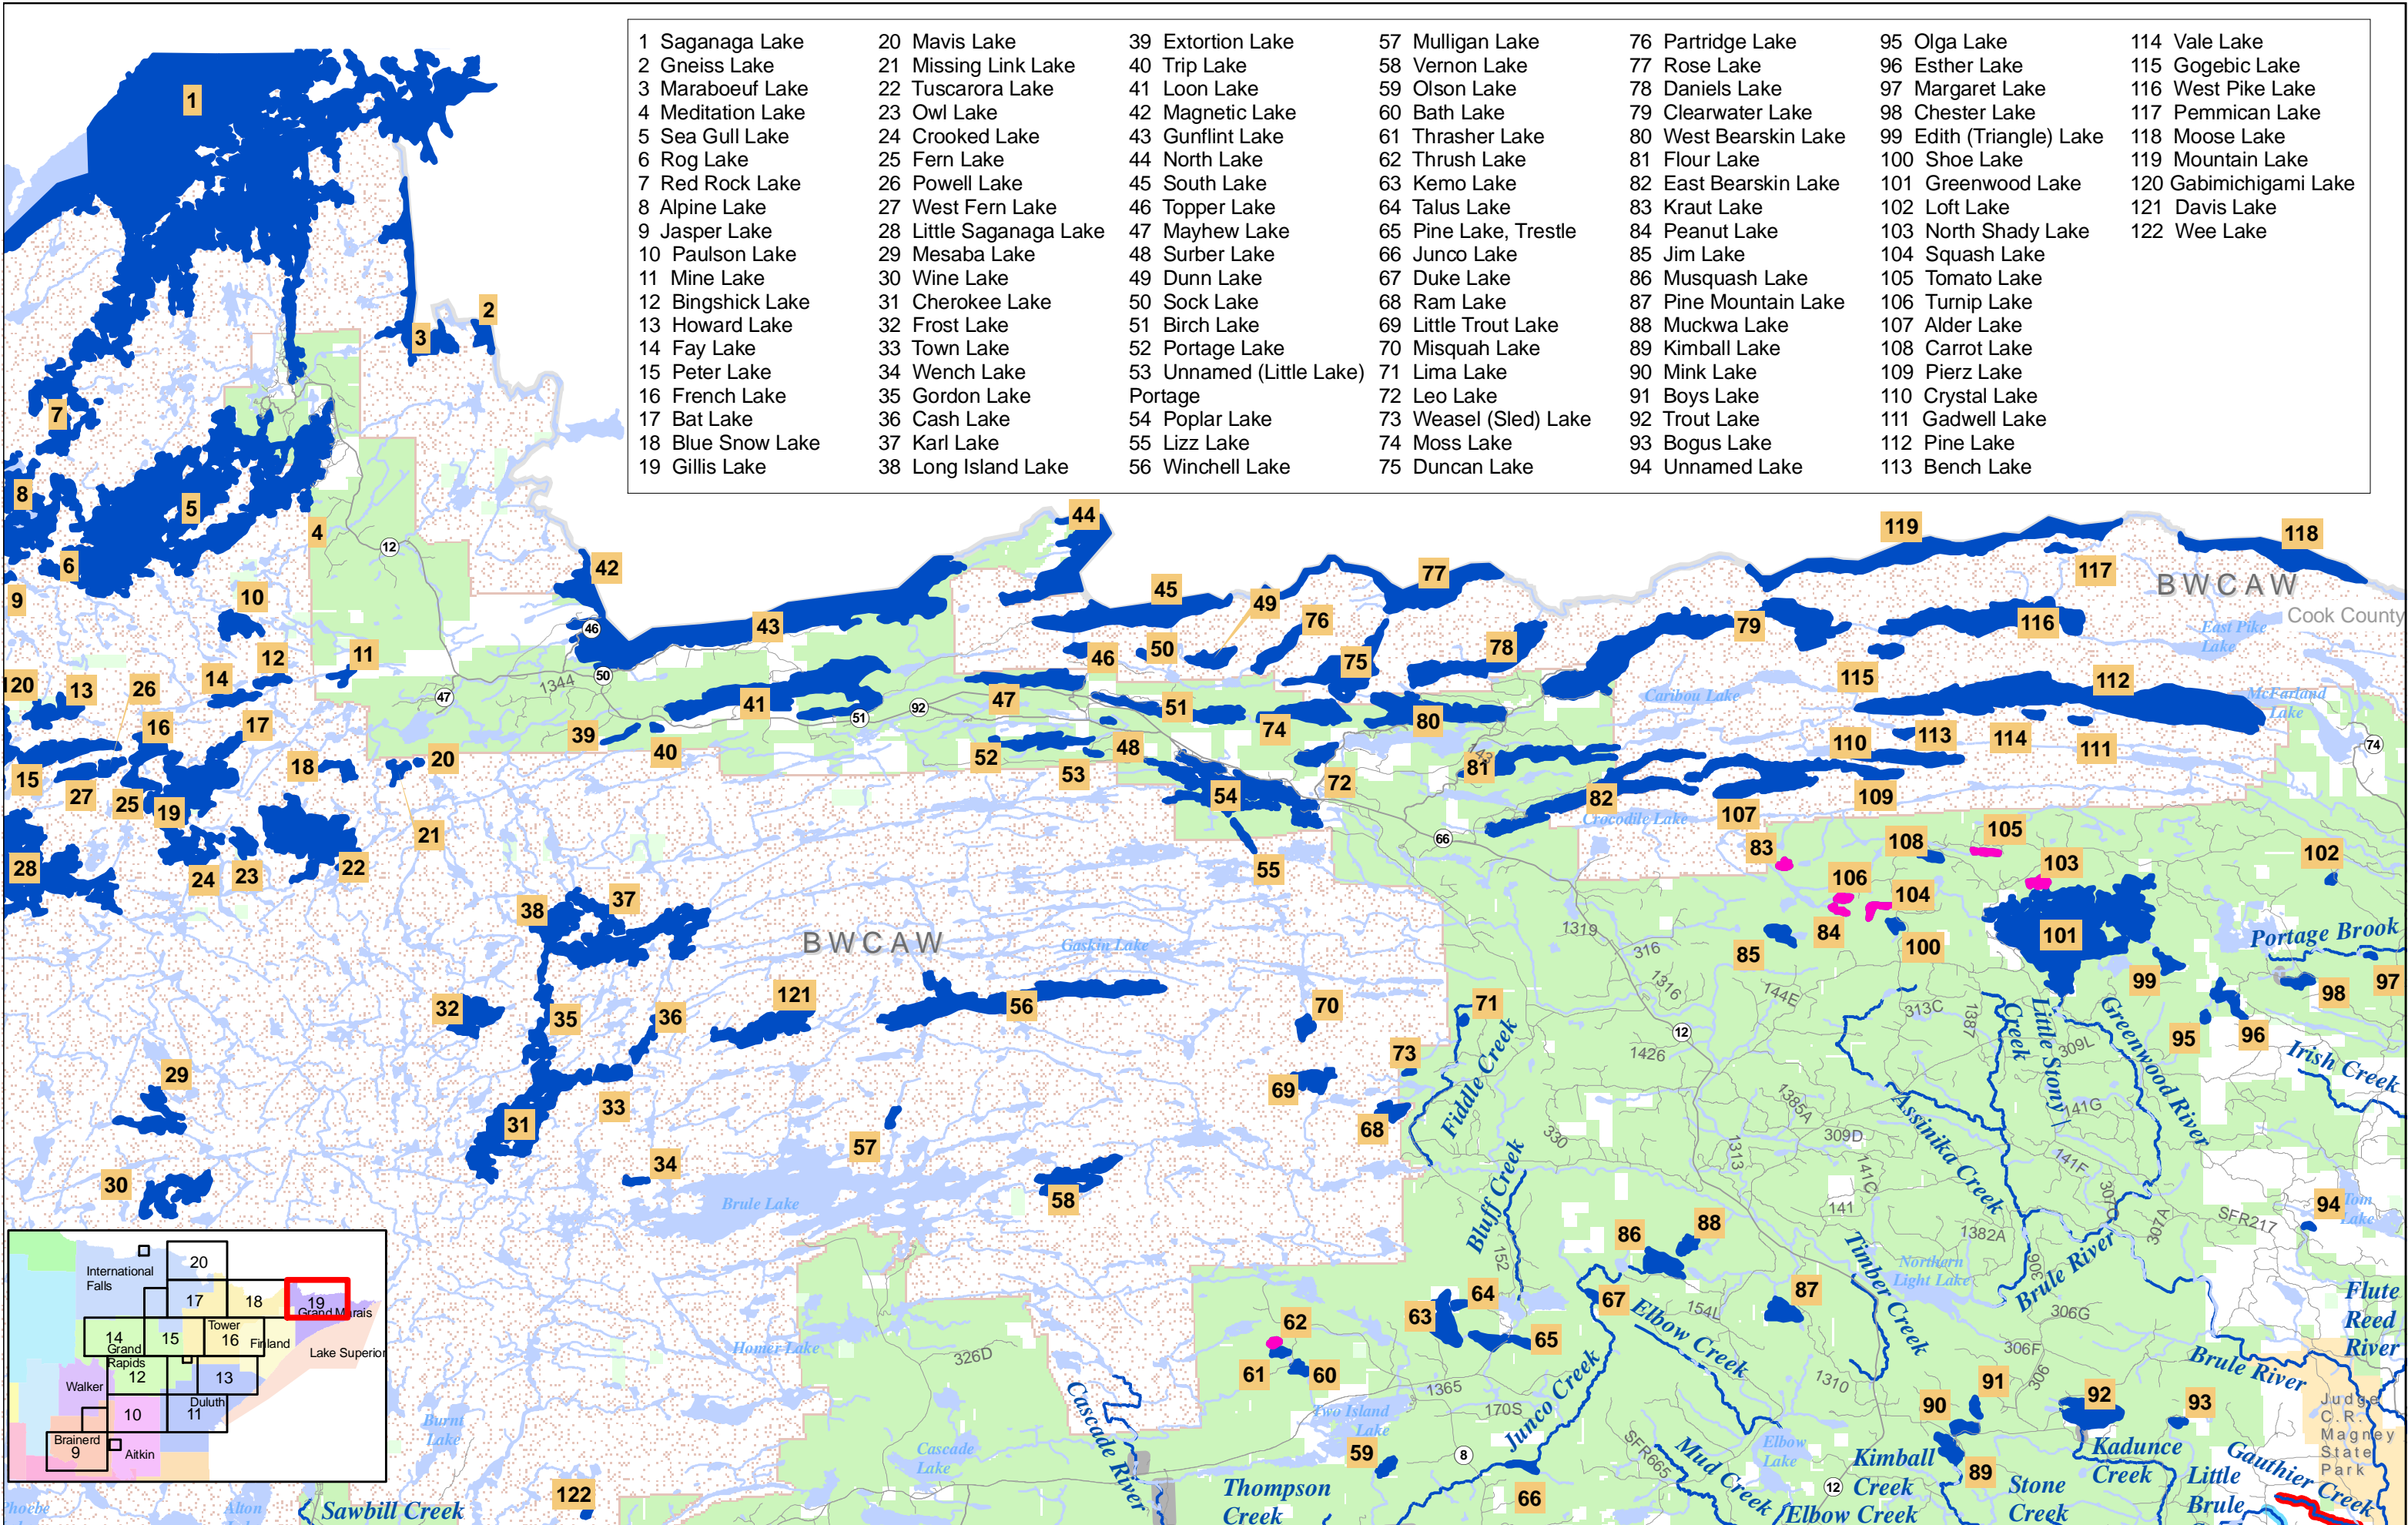

Fishing piers without ADA approved wheelchair access are found at the following trout waters:

Lake Name	Nearest City
Judson Mine Pit	Buhl
LaRue Mine Pit	Nashwauk
Pennington Mine Pit	Ironton
Tioga Mine Pit	Cohasset
Upper Twin Pond	Duluth

Map 20a