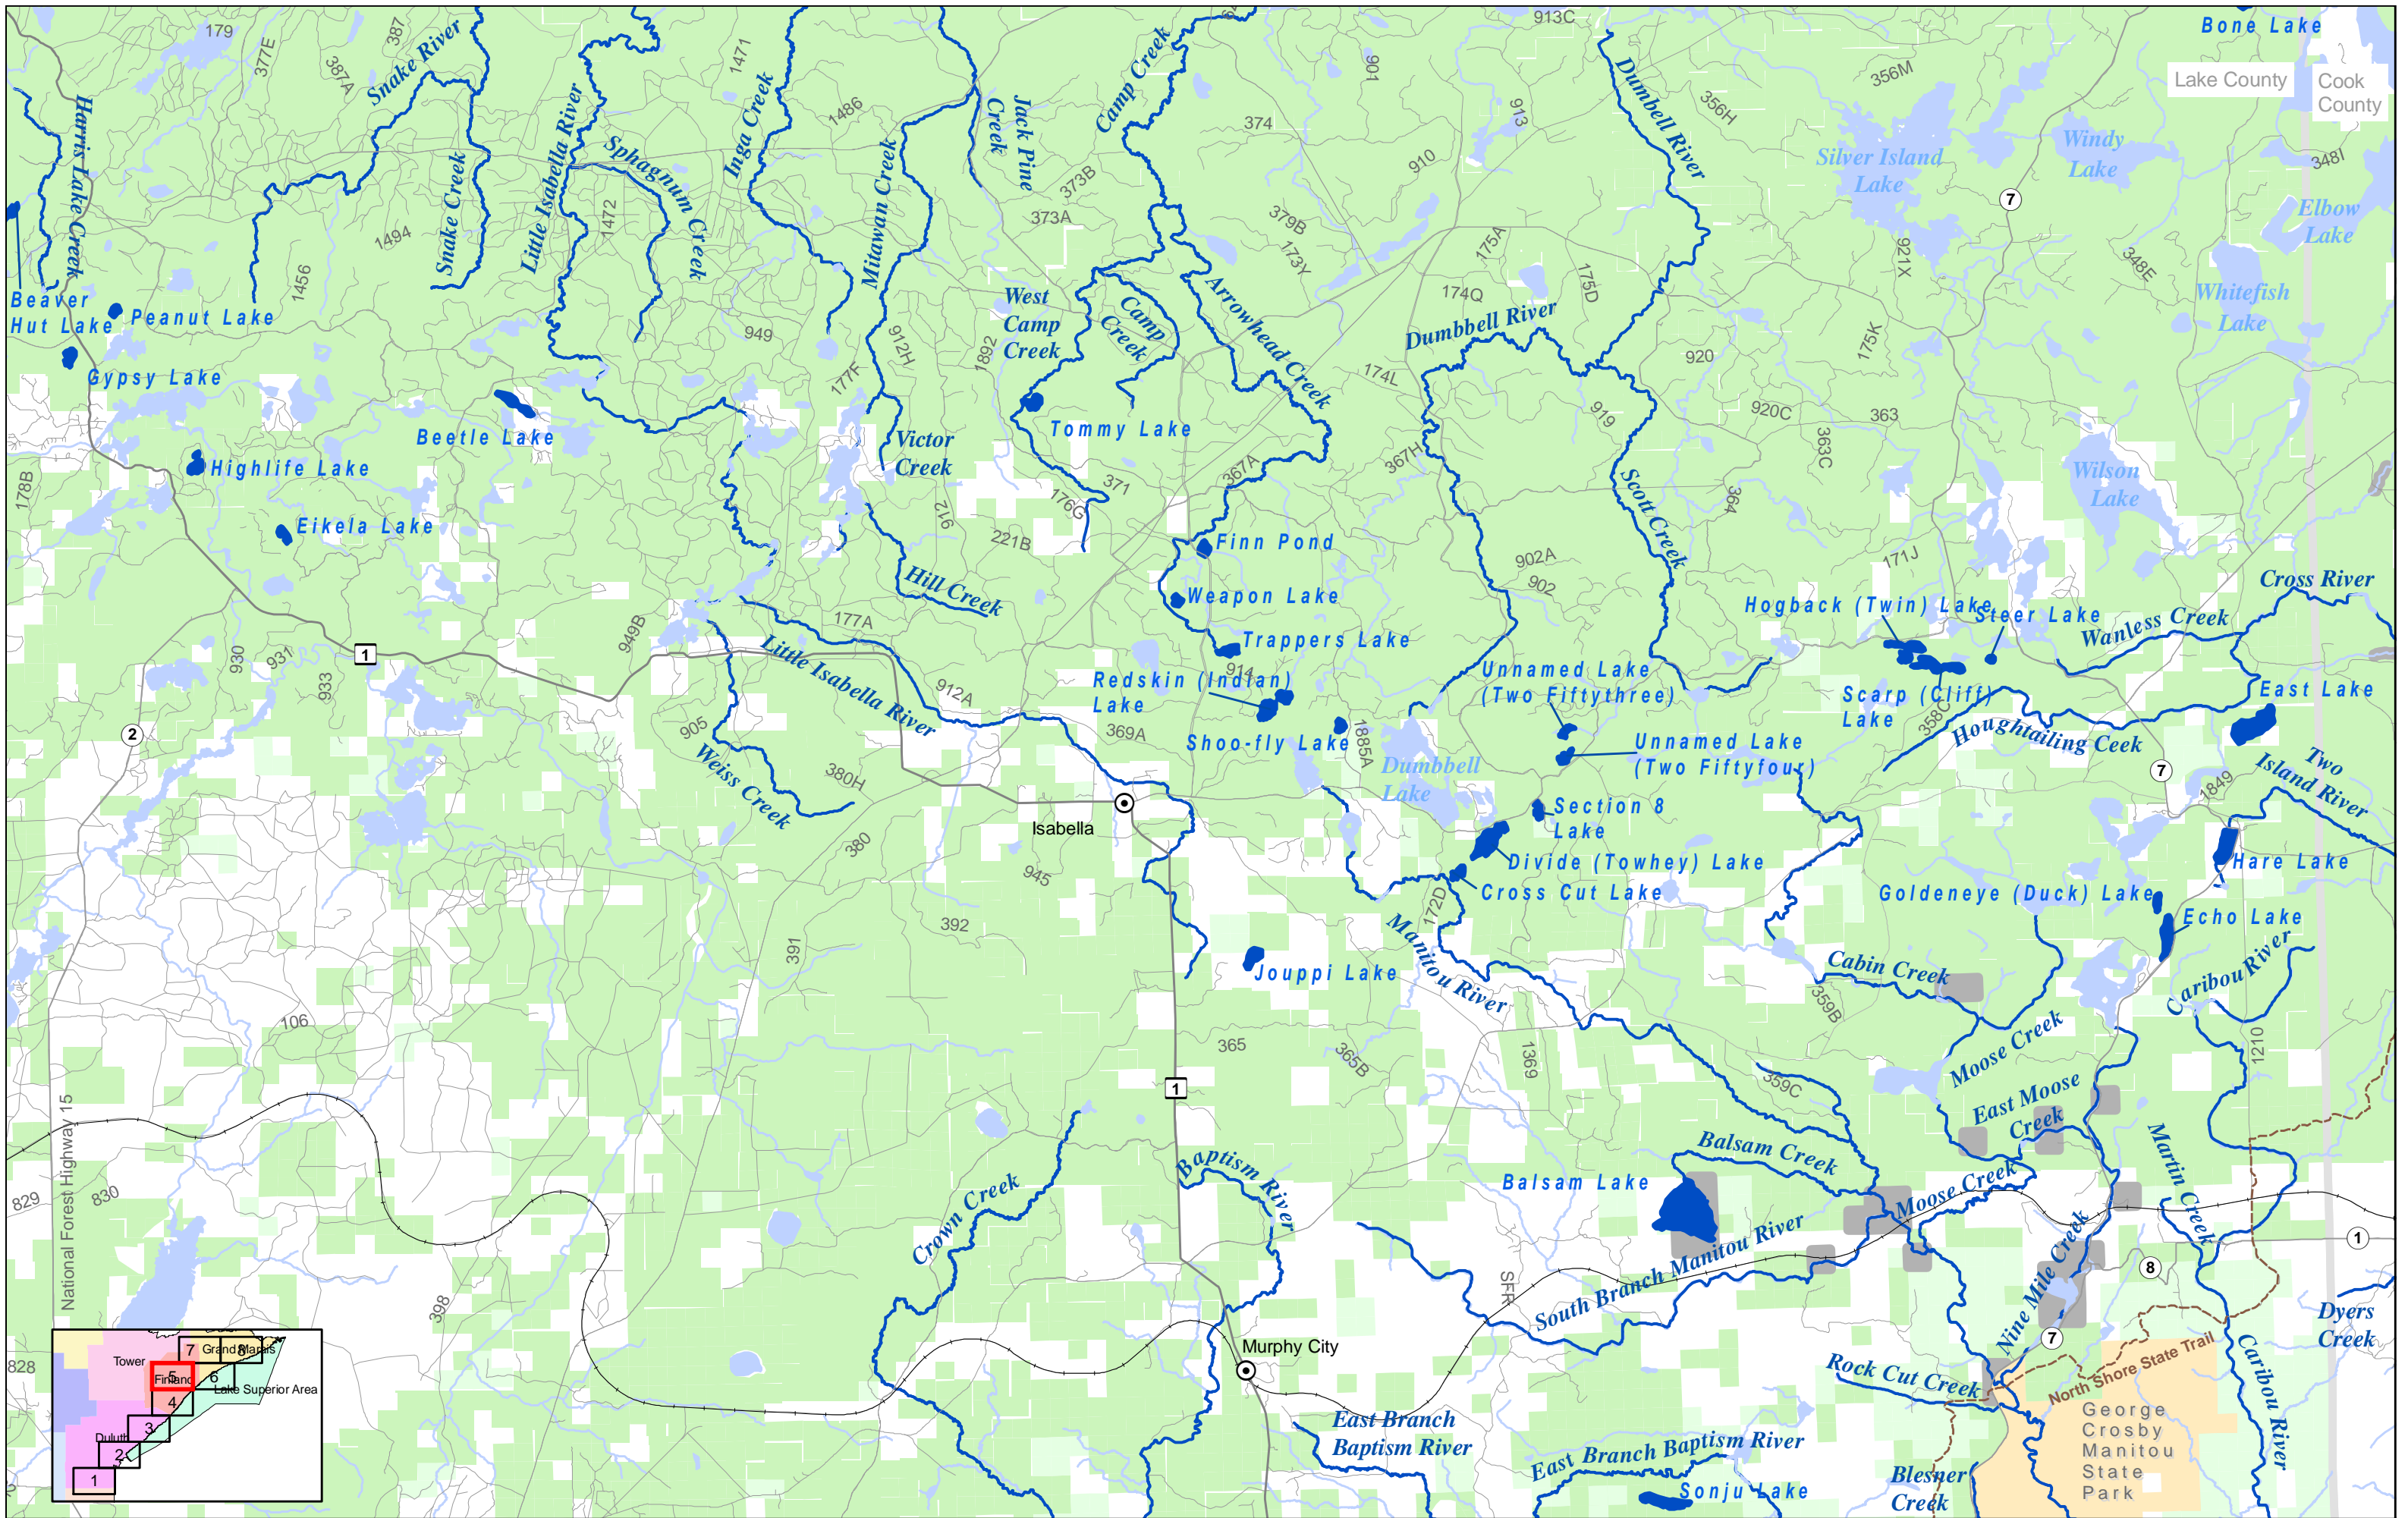

# Legend

-  **Cities**
-  **Lake Superior Access**
-  **State Trail**
-  **Interstate and Federal Highway**
-  **State Highway**
-  **County or Township Road**
-  **Forest Road**
-  **Railroad**
-  **Stream**
-  **Trout Stream**
-  **Catch & Release for Brook Trout**
-  **Fish Sanctuary (See Fishing Regulations for Dates Open for Fishing)**
-  **Special Regulations Below Posted Boundary (See Fishing Regulations)**
-  **Lake**
-  **Trout Lake**
-  **Special Regulation Trout Lake (See Fishing Regulations)**
-  **DNR Fishing Easement or Aquatic Management Area (AMA)**
-  **County Public Land**
-  **State and Federal Public Land**
-  **State Park (Statutory Boundary)**
-  **Voyaguers National Park**
-  **BWCAW**
-  **County Boundary**

# North Shore Map Index