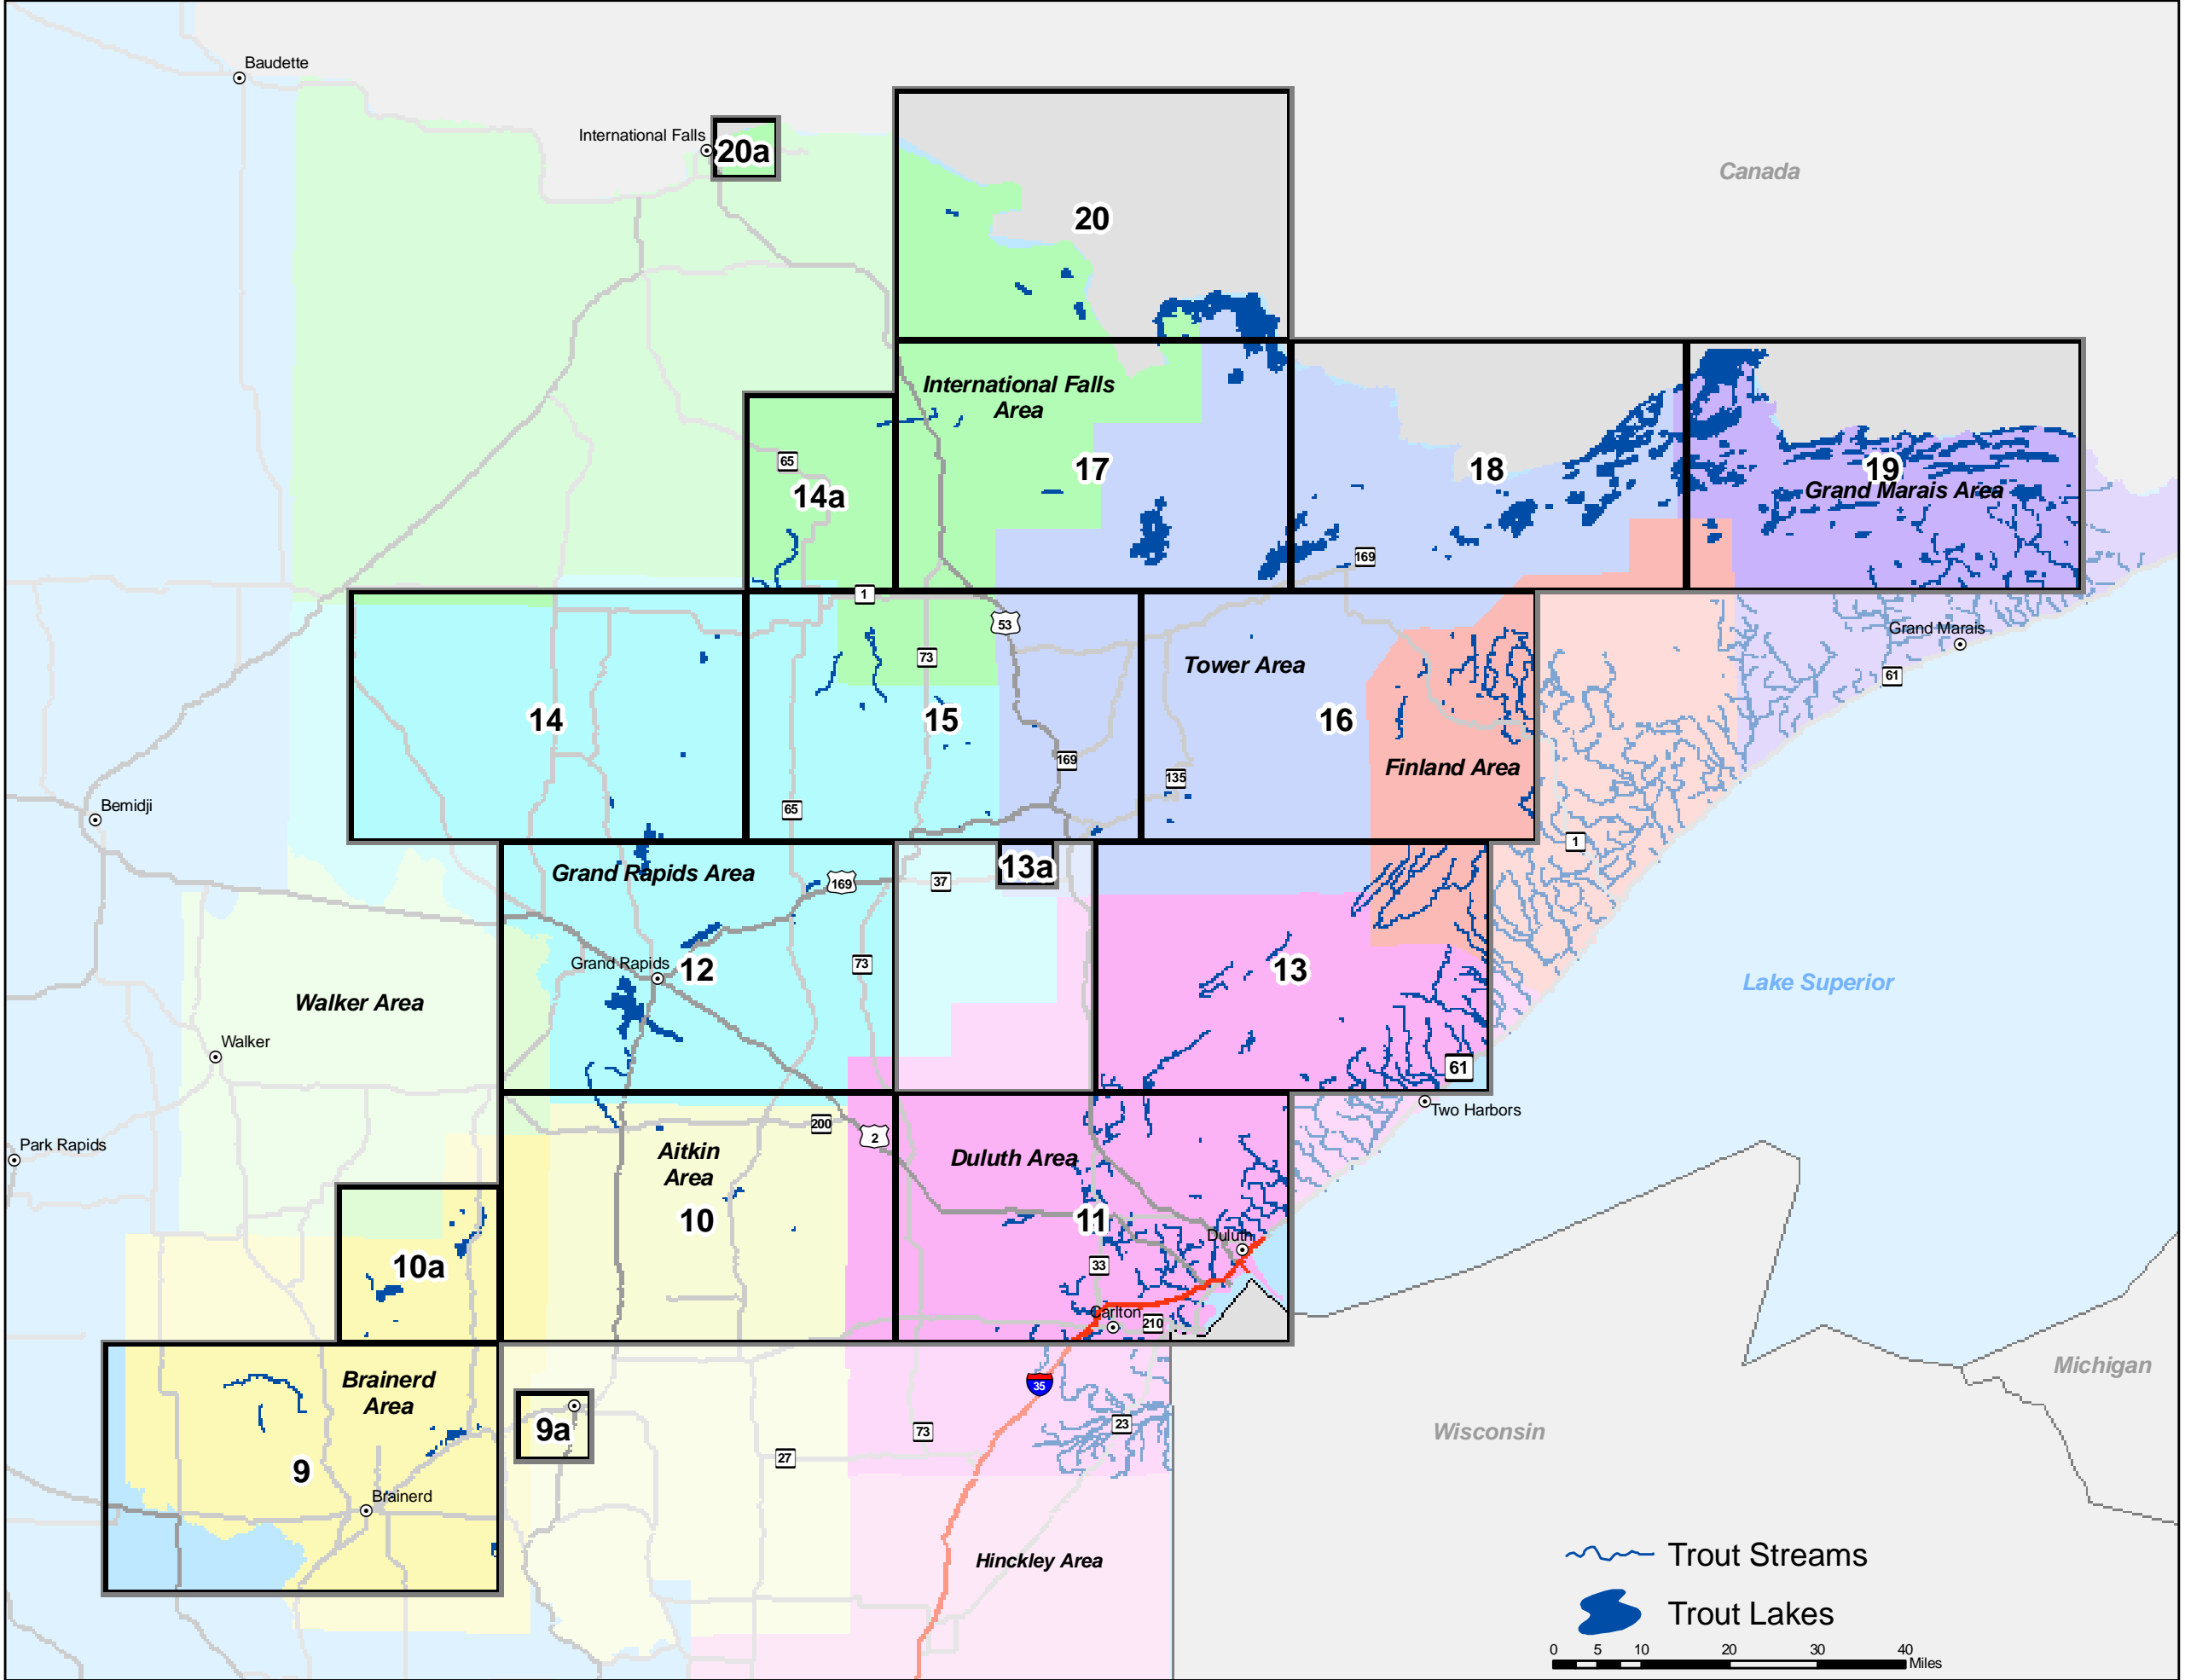

Inland Map Index