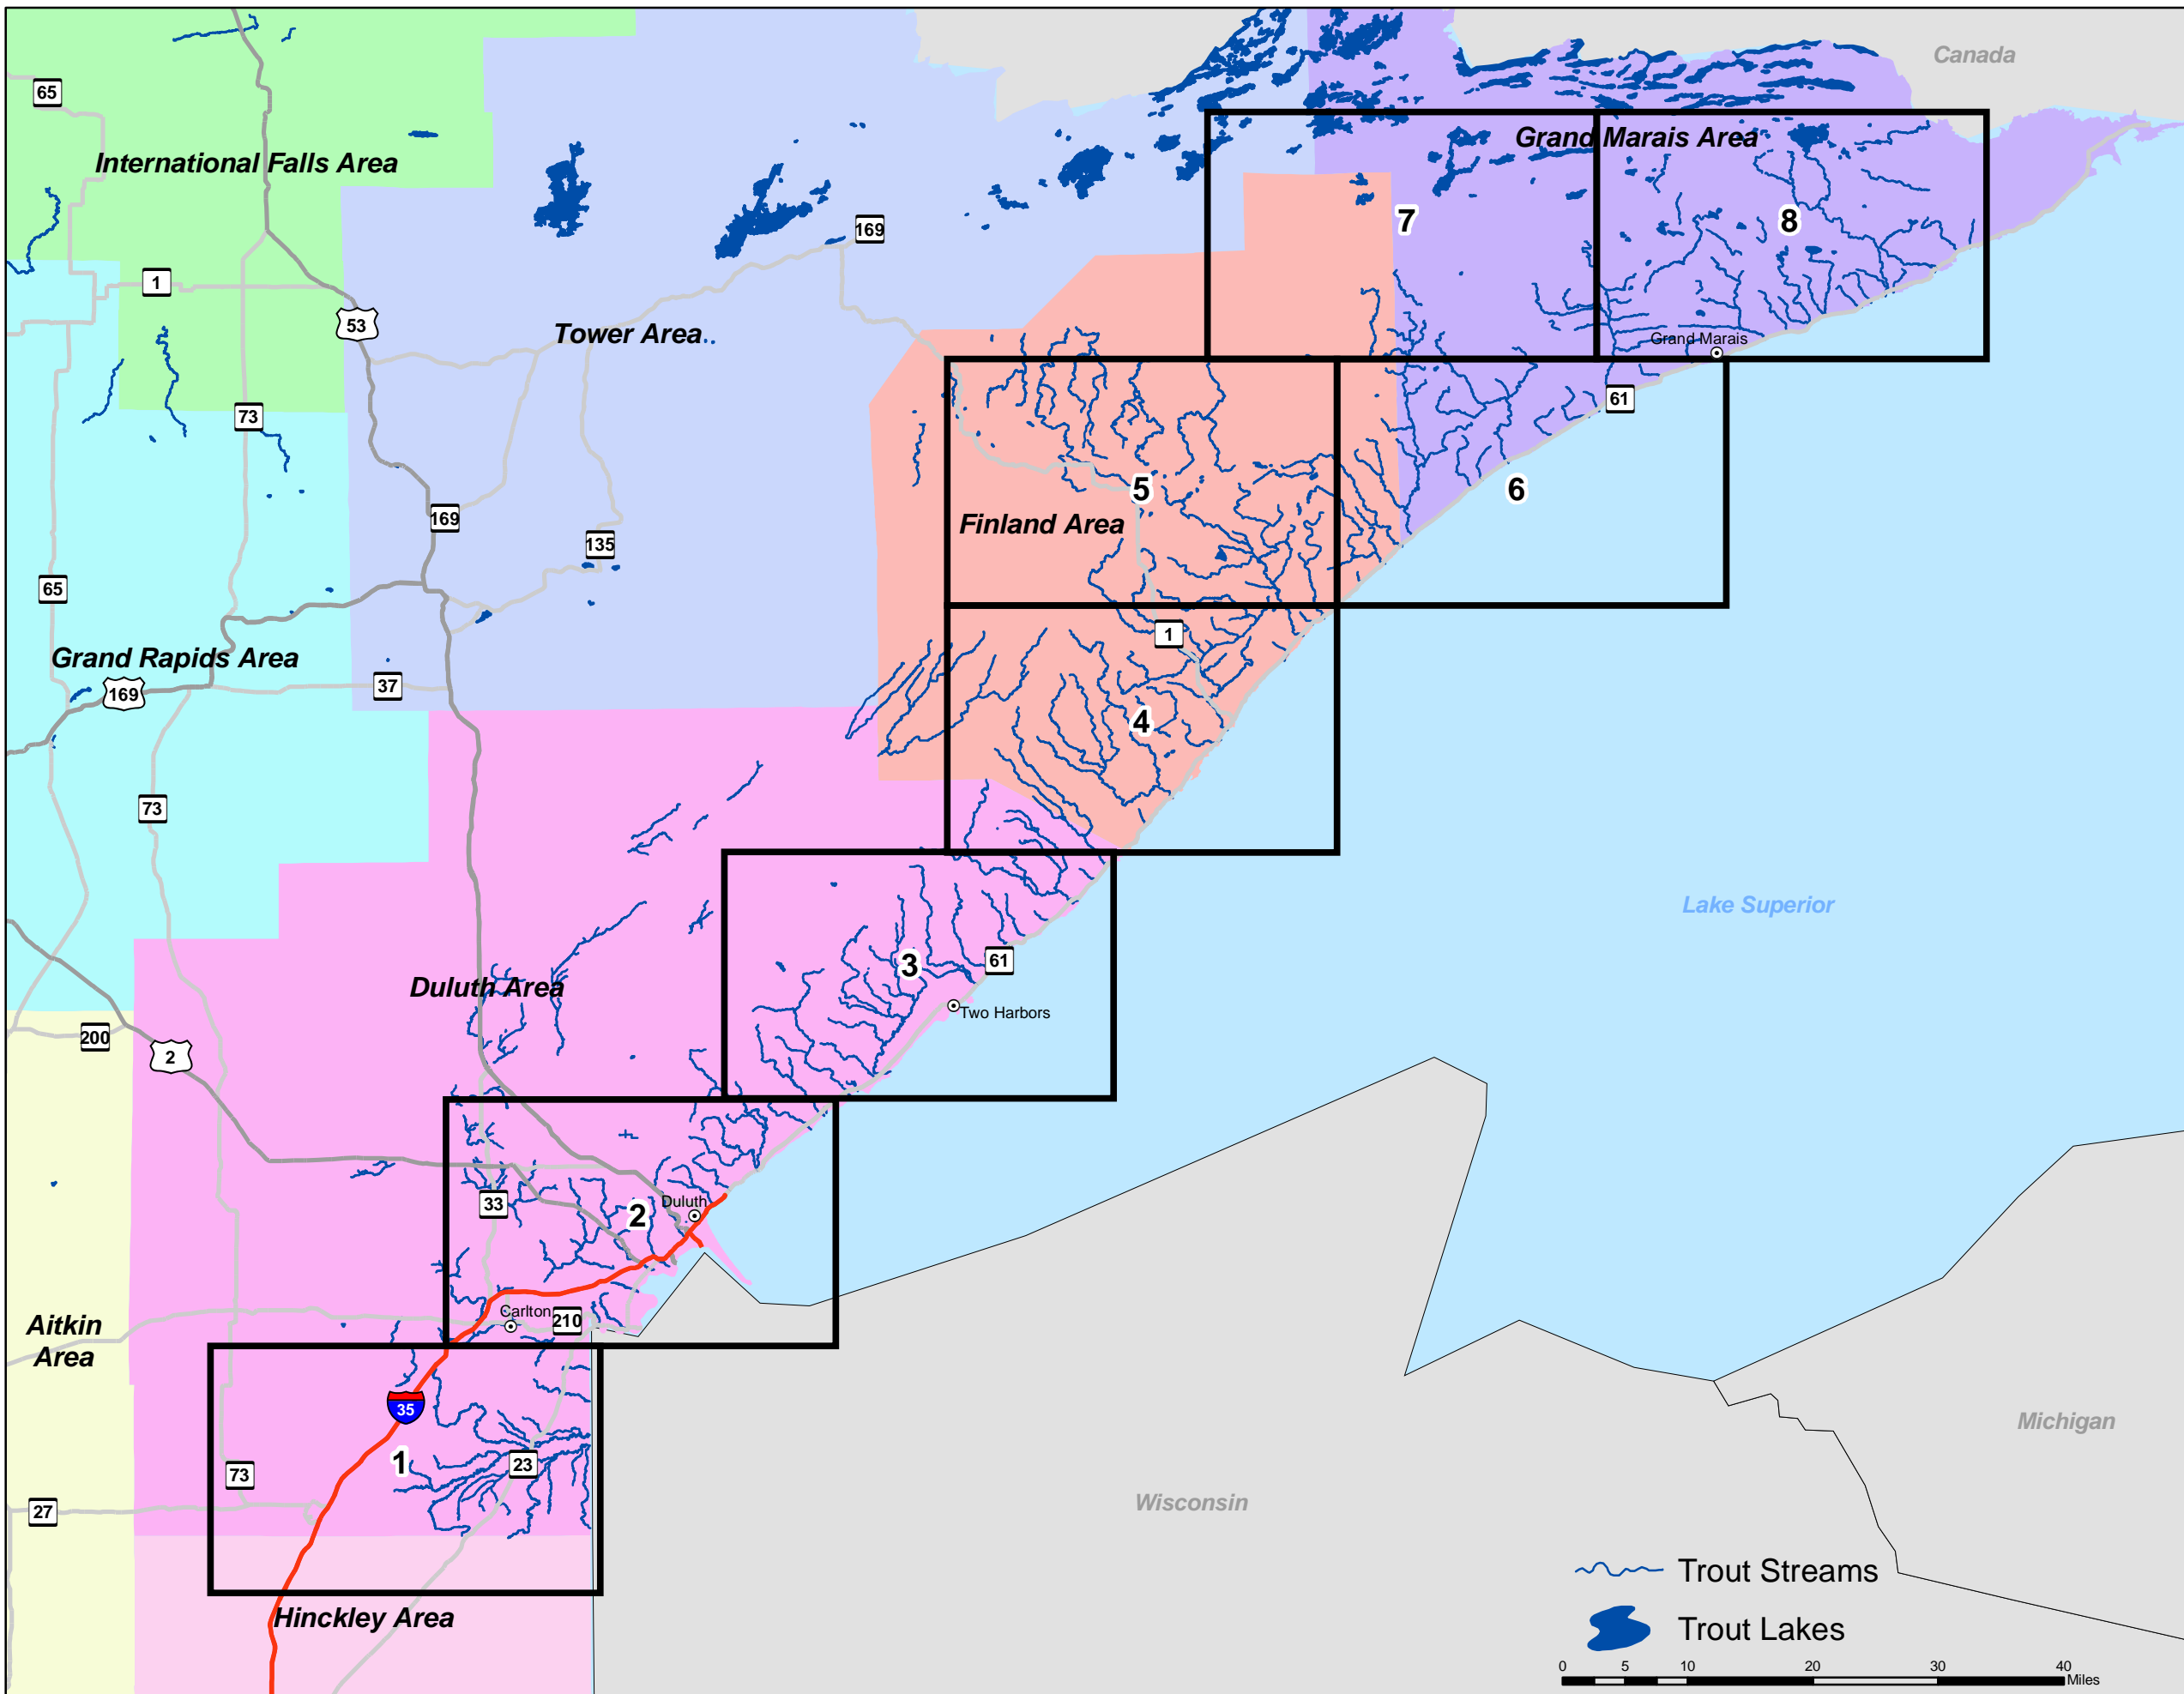

North Shore Map Index