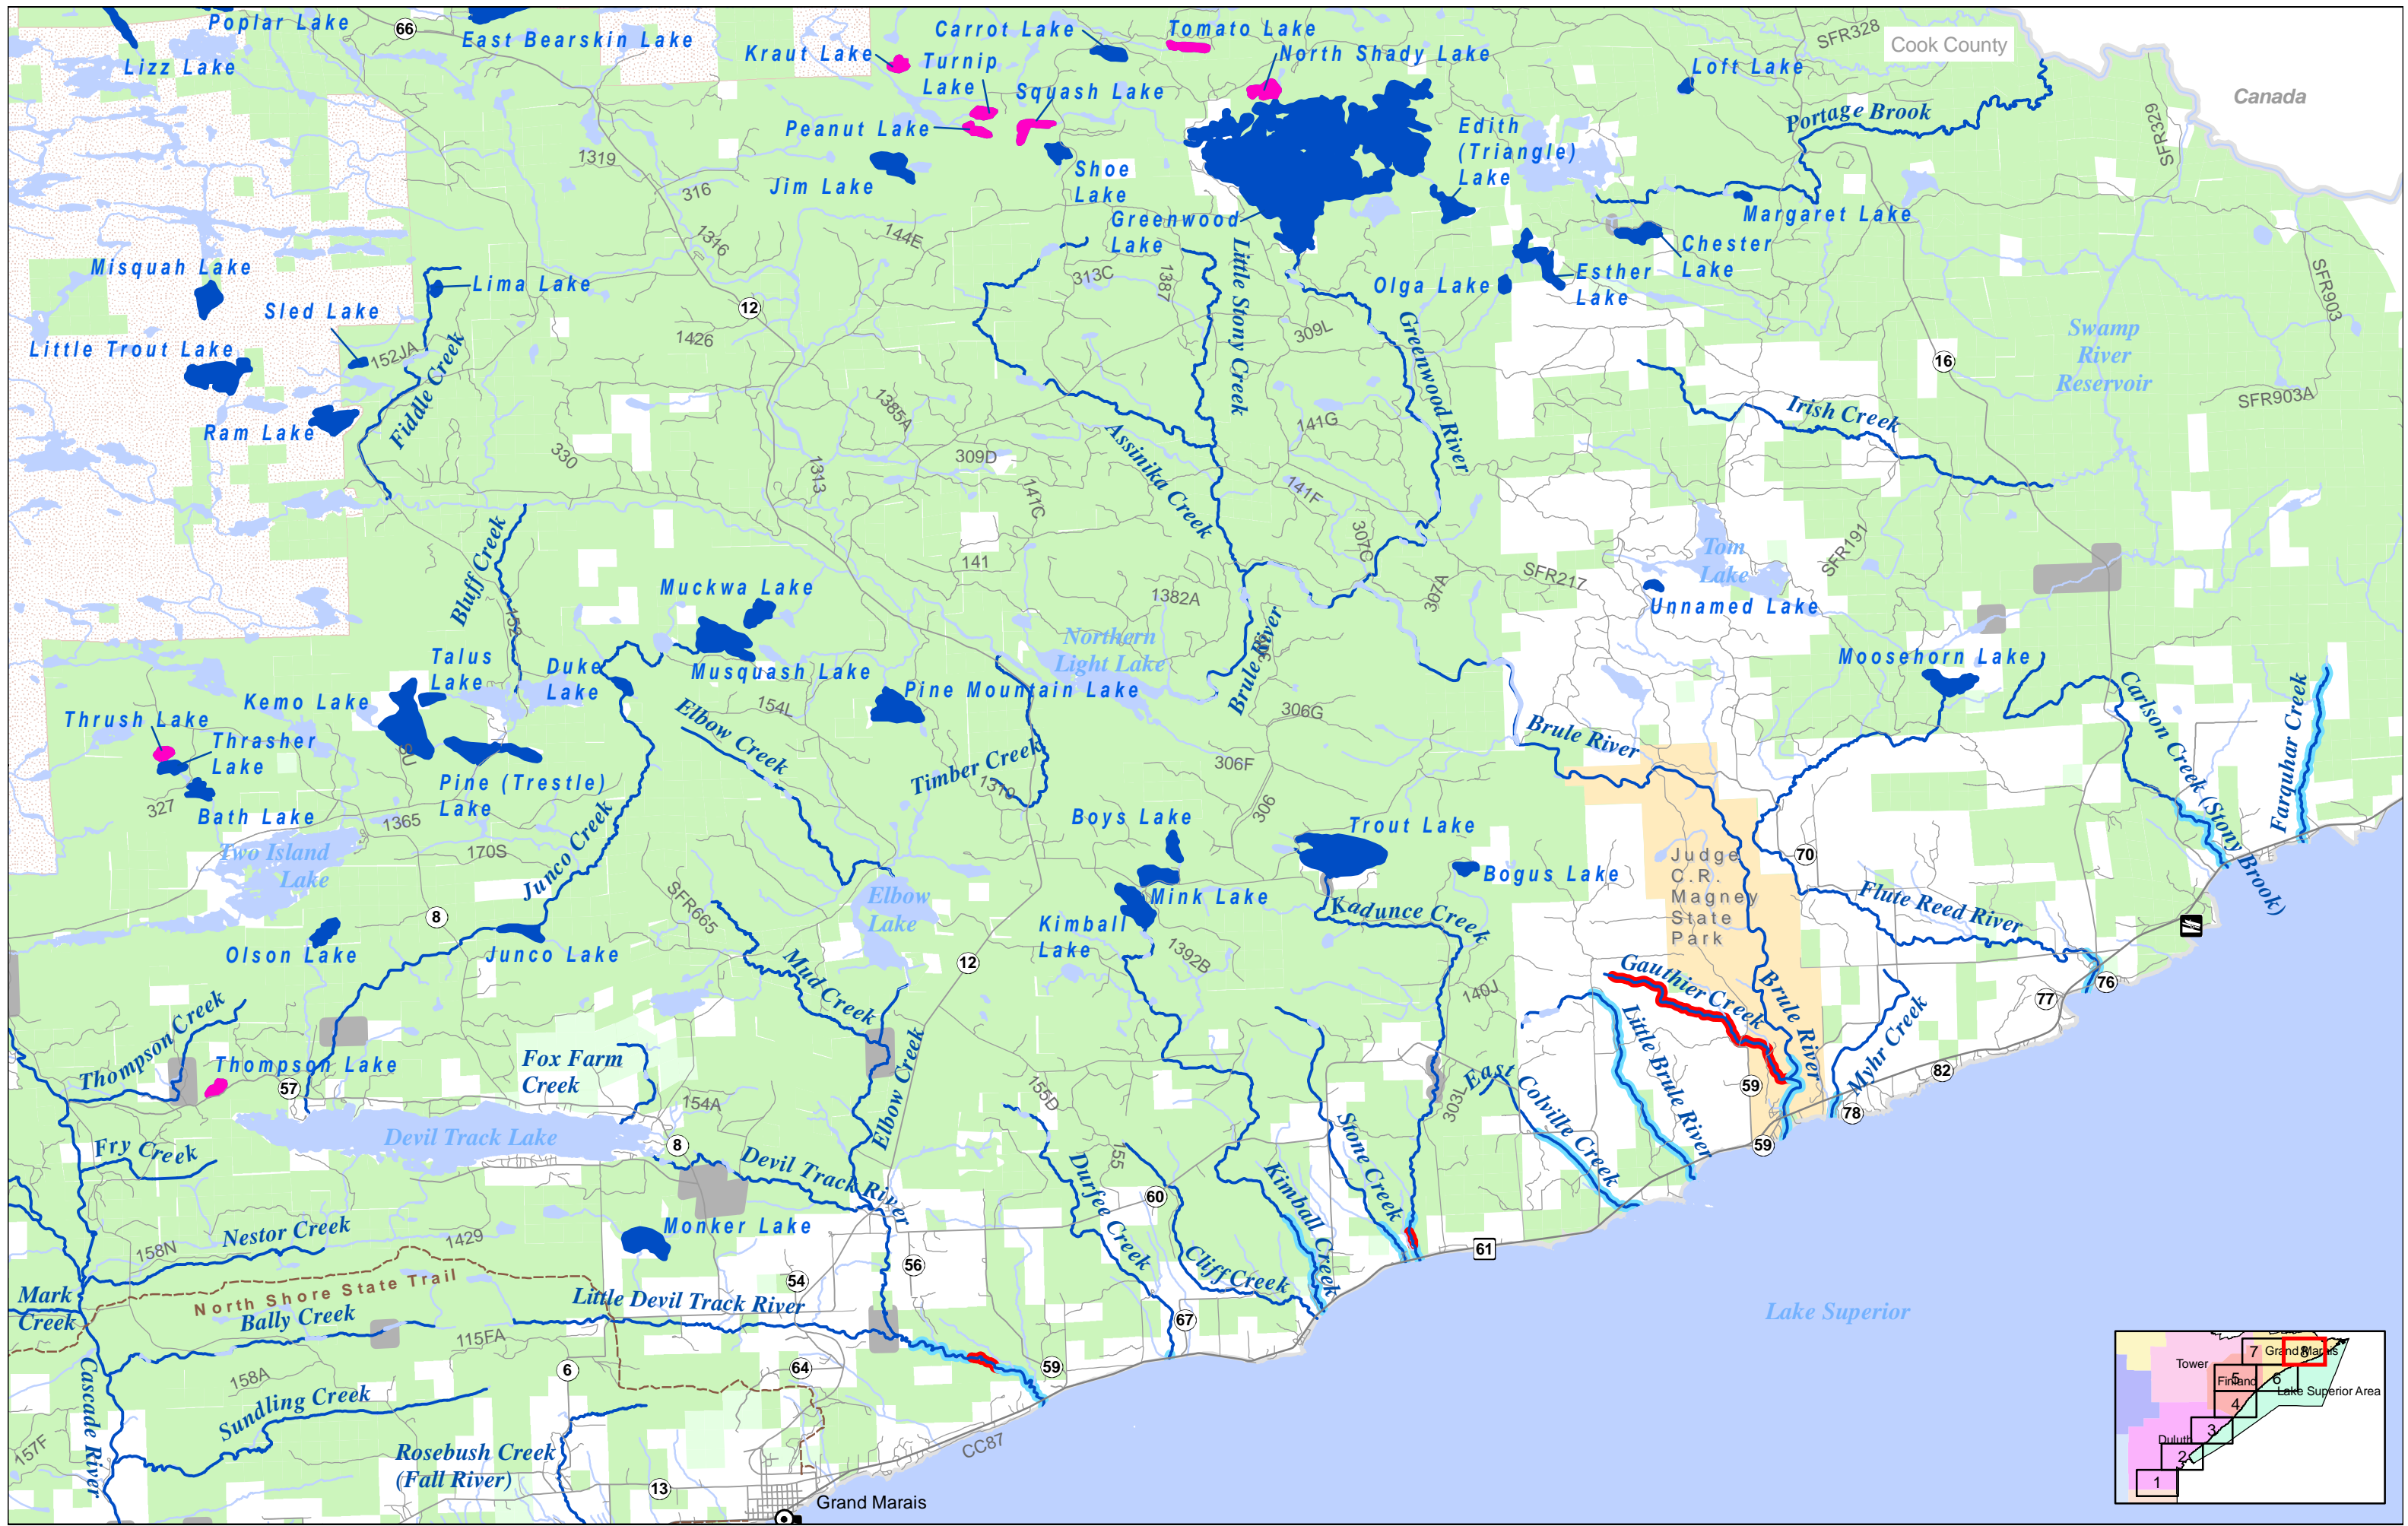

# Legend

-  **Cities**
-  **Lake Superior Access**
-  **State Trail**
-  **Interstate and Federal Highway**
-  **State Highway**
-  **County or Township Road**
-  **Forest Road**
-  **Railroad**
-  **Stream**
-  **Trout Stream**
-  **Catch & Release for Brook Trout**
-  **Fish Sanctuary (See Fishing Regulations for Dates Open for Fishing)**
-  **Special Regulations Below Posted Boundary (See Fishing Regulations)**
-  **Lake**
-  **Trout Lake**
-  **Special Regulation Trout Lake (See Fishing Regulations)**
-  **DNR Fishing Easement or Aquatic Management Area (AMA)**
-  **County Public Land**
-  **State and Federal Public Land**
-  **State Park (Statutory Boundary)**
-  **Voyaguers National Park**
-  **BWCAW**
-  **County Boundary**

# North Shore Map Index